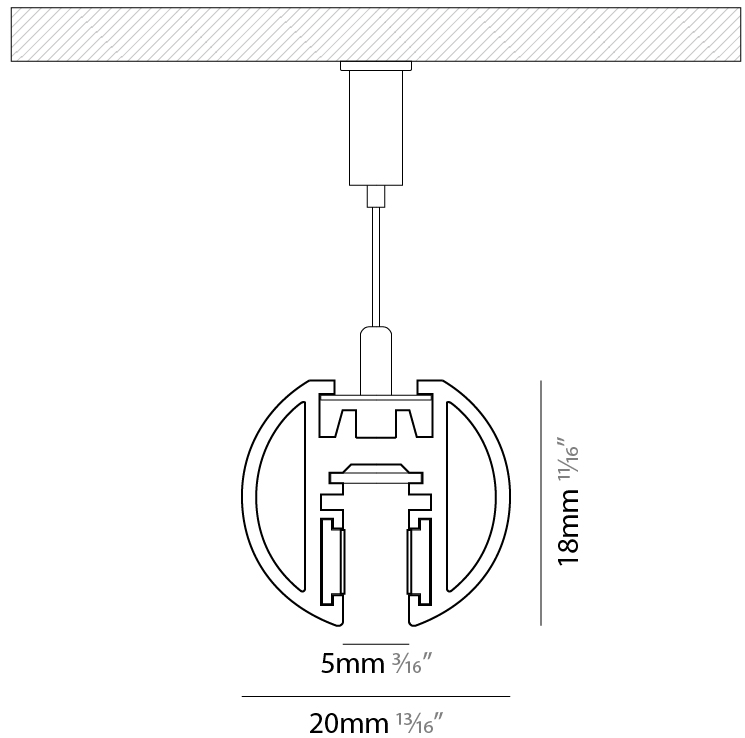

PROJECT	_____
TYPE	_____
SPECIFIER	_____
QUANTITY	_____
DATE	_____

JUST BLACK SYSTEM SUSPENSION

A3JB-SUS-SYS

base number

1. To build a product code in our configurator select the specify button on the base model # product page
2. To build a manual product code on this datasheet choose from the options listed below in blue font and add the suffix to the base model #

GENERAL

Series: Just Black System _____
Brand: Prolicht _____
Division: Architectural _____
Mounting Type: Suspension _____
Mounting Location: Ceiling _____
Subcategory: Modular _____

PHYSICAL

Light Distribution: Direct _____
Diffuser: PMMA - Opal _____

ELECTRICAL

Dimming: Non-Dimmable / 0-10V Dimming _____

LED

Beam Angle: 96 _____
Adjustability: Fixed _____

RATINGS AND CERTIFICATIONS

Certified By: CSA Certified to UL and CSA Standards _____
IP rating: IP20 _____